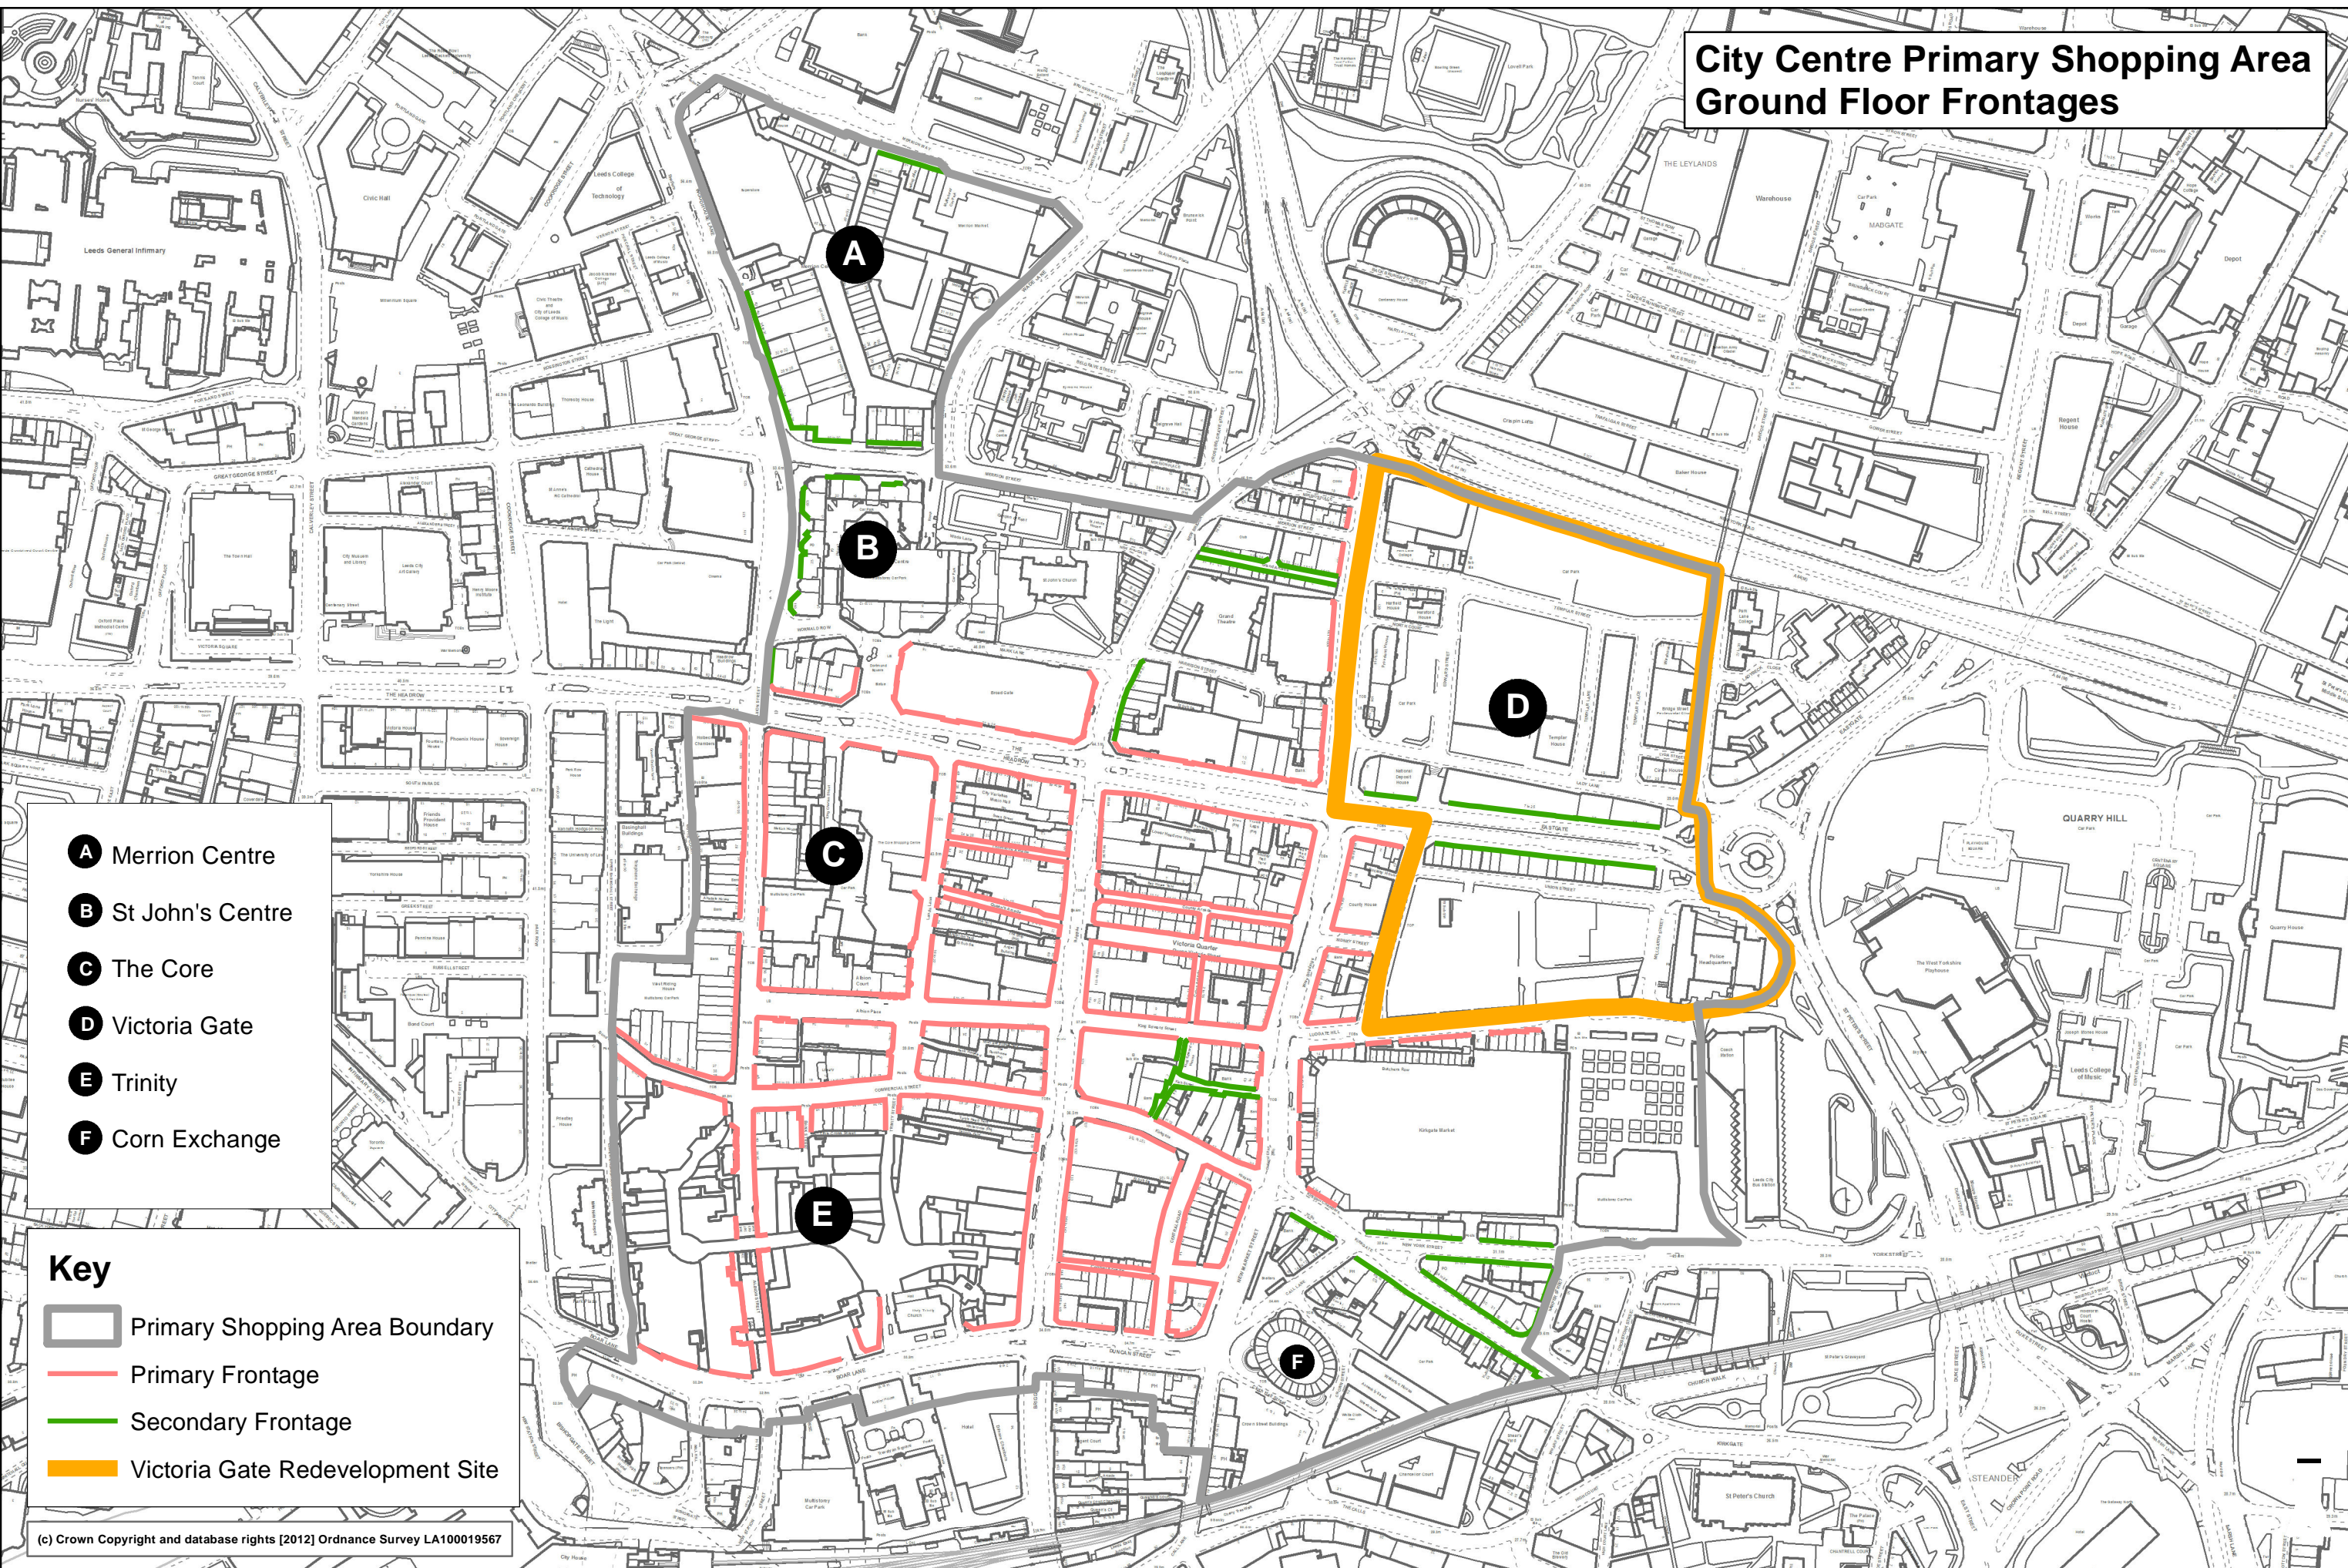

City Centre Primary Shopping Area Ground Floor Frontages

- A** Merrion Centre
- B** St John's Centre
- C** The Core
- D** Victoria Gate
- E** Trinity
- F** Corn Exchange

Key

- Primary Shopping Area Boundary
- Primary Frontage
- Secondary Frontage
- Victoria Gate Redevelopment Site

(c) Crown Copyright and database rights [2012] Ordnance Survey LA100019567